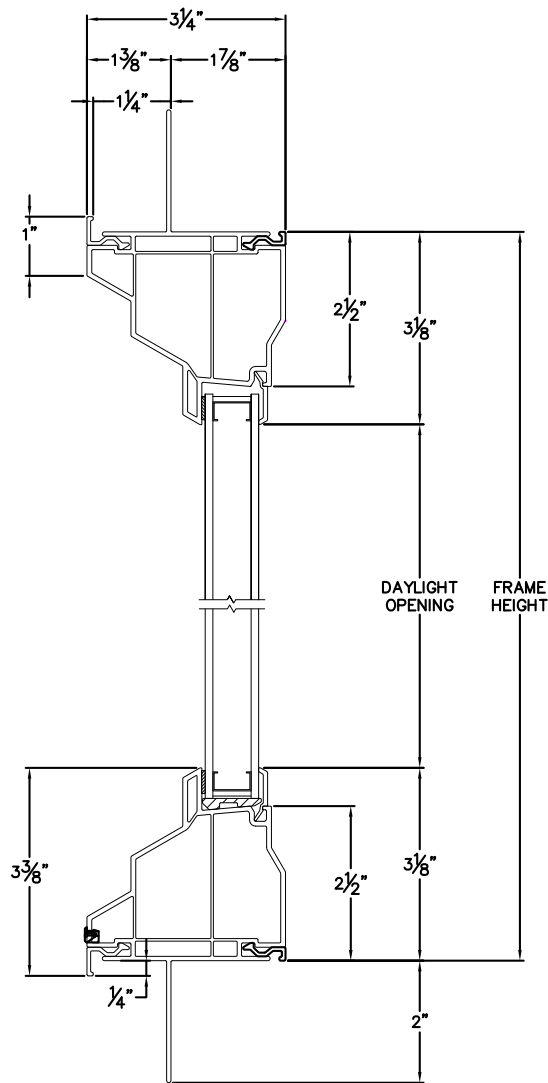

Cross Section Drawing

Tuscany Picture Window

1 3/8" Nailfin Setback Accessory Groove Frame, Stucco Key Accessory

Clearly the best.™

CAD File Scale
NTS

View
Horizontal & Vertical

File Name
Tuscany_8340_PW_1.375in_stucco

Units
Inch

Revision
6/2015

More Technical Documents can be found at milgard.com/professionals

Due to continual research and development, details may be changed at any time. ©2013 Milgard Mfg.

PICTURE WINDOW SERIES 8340

HEAD & SILL